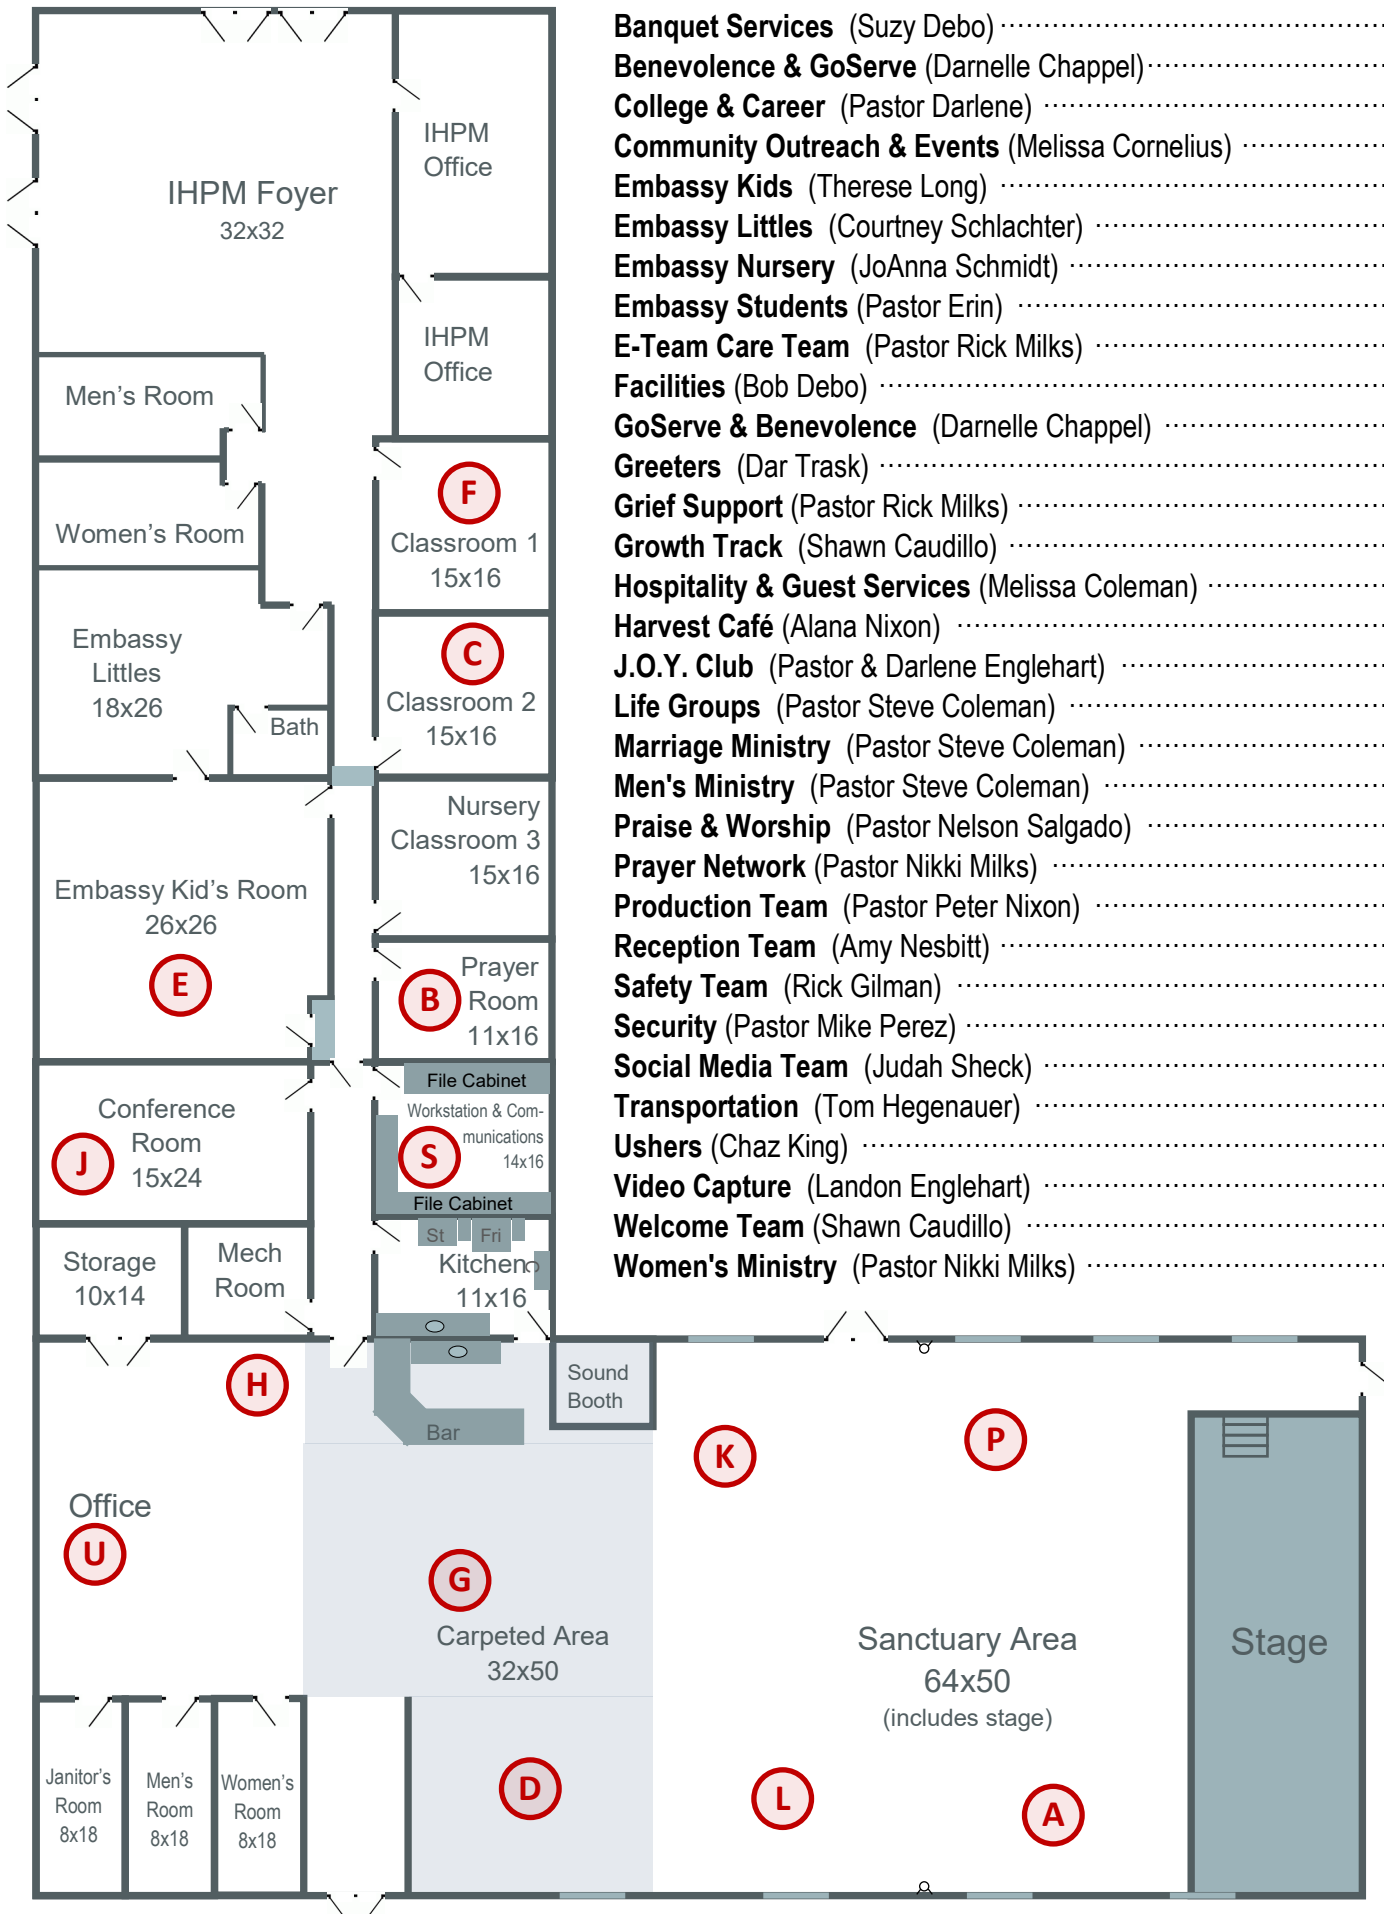

# Redeeming Love Christian Embassy

4521 Monitor Rd, Bay City

- Banquet Services** (Suzy Debo) ..... **D**
- Benevolence & GoServe** (Darnelle Chappel) ..... **C**
- College & Career** (Pastor Darlene) ..... **U**
- Community Outreach & Events** (Melissa Cornelius) ..... **C**
- Embassy Kids** (Therese Long) ..... **E**
- Embassy Littles** (Courtney Schlachter) ..... **E**
- Embassy Nursery** (JoAnna Schmidt) ..... **E**
- Embassy Students** (Pastor Erin) ..... **L**
- E-Team Care Team** (Pastor Rick Milks) ..... **K**
- Facilities** (Bob Debo) ..... **F**
- GoServe & Benevolence** (Darnelle Chappel) ..... **C**
- Greeters** (Dar Trask) ..... **G**
- Grief Support** (Pastor Rick Milks) ..... **K**
- Growth Track** (Shawn Caudillo) ..... **A**
- Hospitality & Guest Services** (Melissa Coleman) ..... **H**
- Harvest Café** (Alana Nixon) ..... **H**
- J.O.Y. Club** (Pastor & Darlene Englehart) ..... **U**
- Life Groups** (Pastor Steve Coleman) ..... **F**
- Marriage Ministry** (Pastor Steve Coleman) ..... **F**
- Men's Ministry** (Pastor Steve Coleman) ..... **F**
- Praise & Worship** (Pastor Nelson Salgado) ..... **P**
- Prayer Network** (Pastor Nikki Milks) ..... **C**
- Production Team** (Pastor Peter Nixon) ..... **P**
- Reception Team** (Amy Nesbitt) ..... **D**
- Safety Team** (Rick Gilman) ..... **J**
- Security** (Pastor Mike Perez) ..... **J**
- Social Media Team** (Judah Sheck) ..... **S**
- Transportation** (Tom Hegenauer) ..... **B**
- Ushers** (Chaz King) ..... **J**
- Video Capture** (Landon Englehart) ..... **P**
- Welcome Team** (Shawn Caudillo) ..... **A**
- Women's Ministry** (Pastor Nikki Milks) ..... **C**